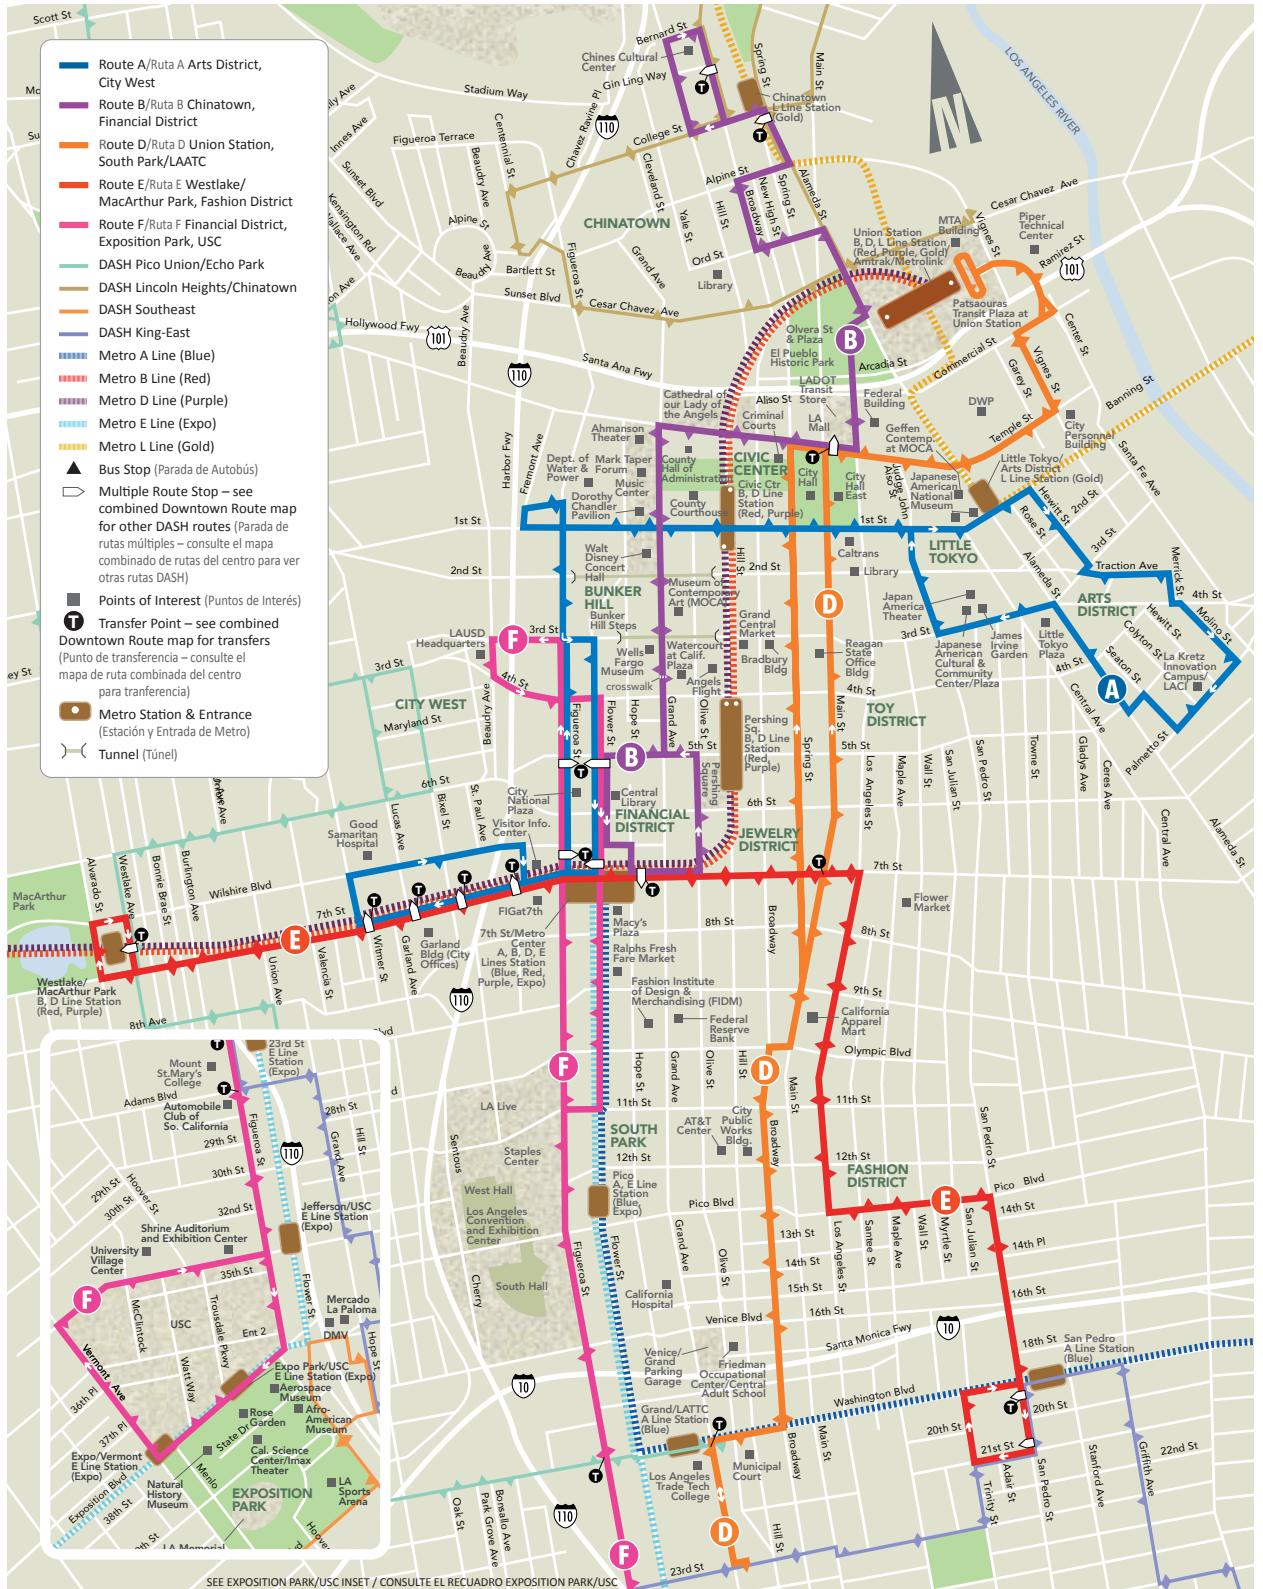

DOWNTOWN LOS ANGELES

EFFECTIVE OCTOBER 1, 2021
A PARTIR DEL 1 DEL OCTUBRE, 2021

City of Los Angeles
Department of Transportation

(213, 310, 323 or/o 818) 808-2273
www.ladottransit.com